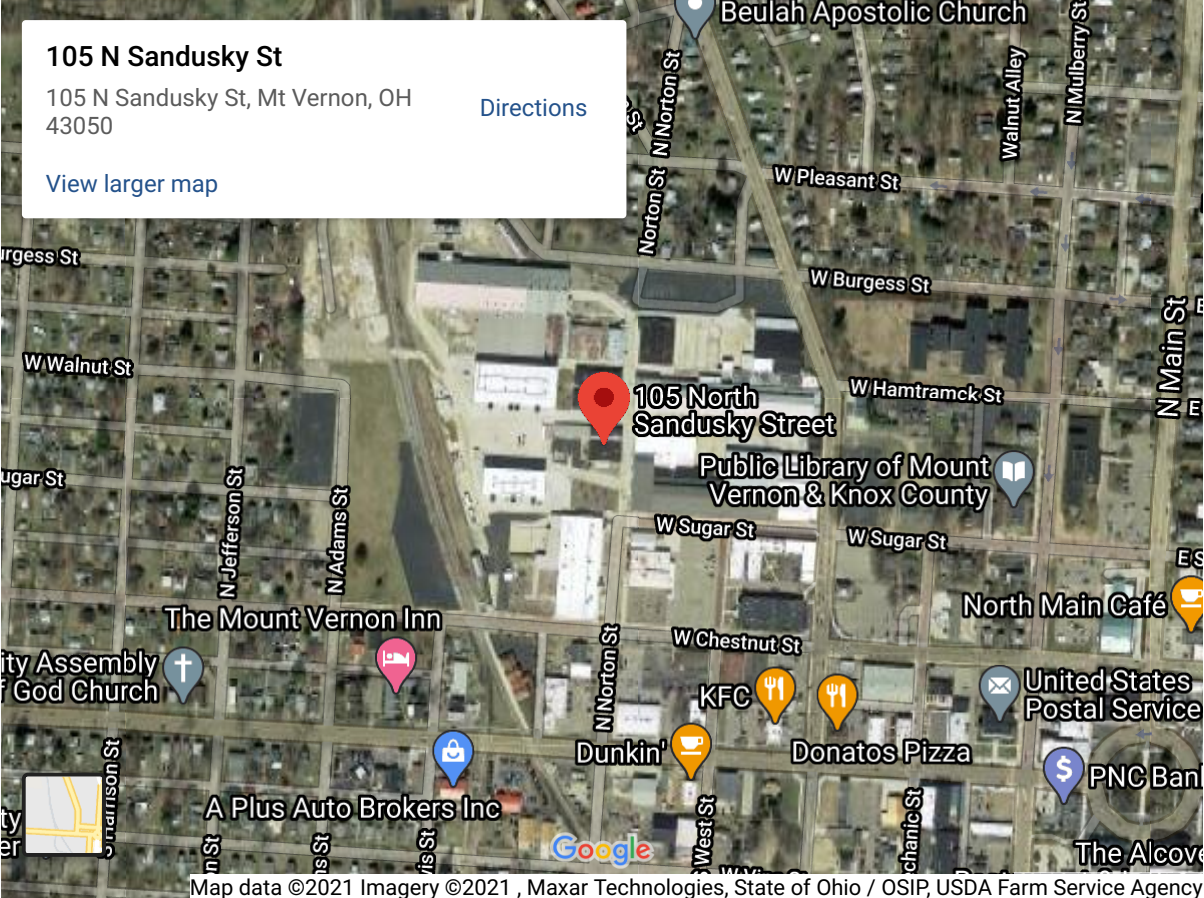

at the site. The company diversified into the energy business before its headquarters relocated to Houston, according to the Knox County Historical Society.

In 1999 the operation was taken over by Rolls Royce and in 2014, by Siemens Energy Corp. At the height of its production, the site hosted 1,200 jobs, NAI said.

The property is also within an opportunity zone. NAI said the property will be open to leasing or owning the site.

Tristan Navera
Staff reporter
Columbus Business First